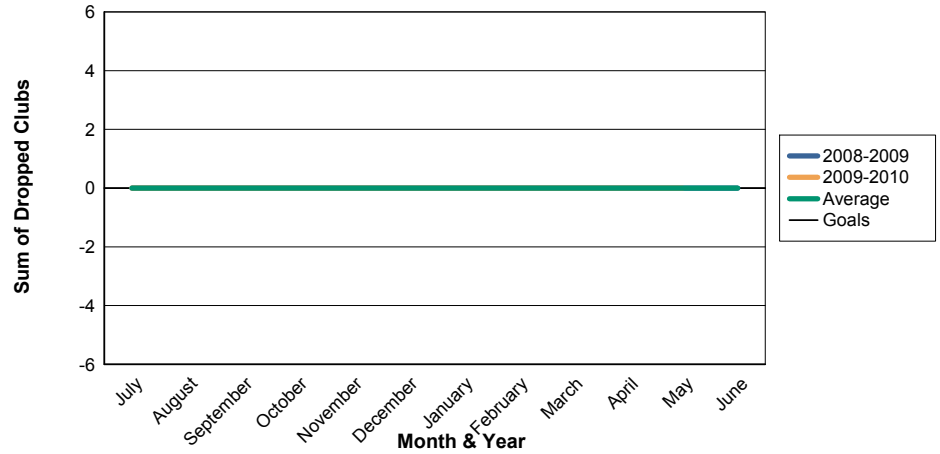

3 Year Comparisons for GMT Constitutional Area 1

By GMT District

As of May 2010

Sum of New Clubs/ Month & Year

For District 27 D2

Sum of Dropped Clubs/ Month & Year

For District 27 D2

Sum of Net Clubs/ Month & Year