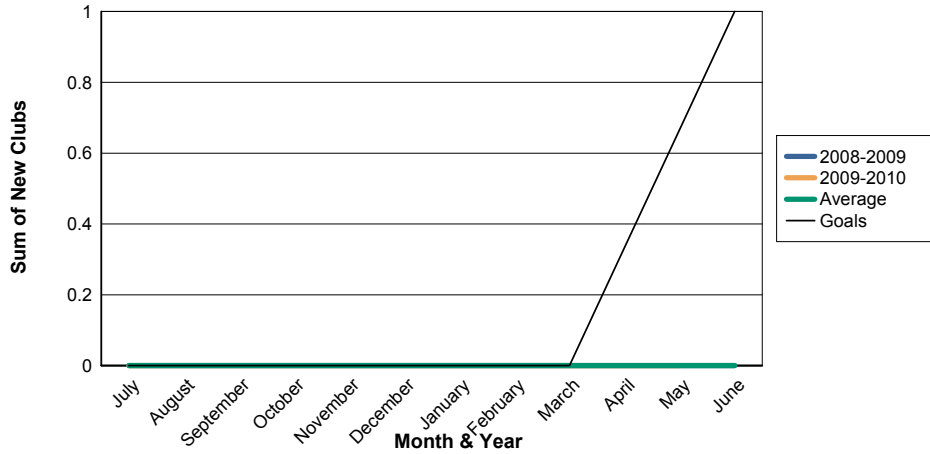

3 Year Comparisons for GMT Constitutional Area 1

By GMT District

As of May 2010

Sum of New Clubs/ Month & Year

For District 27 D2

Sum of Dropped Clubs/ Month & Year

For District 27 D2

Sum of Net Clubs/ Month & Year