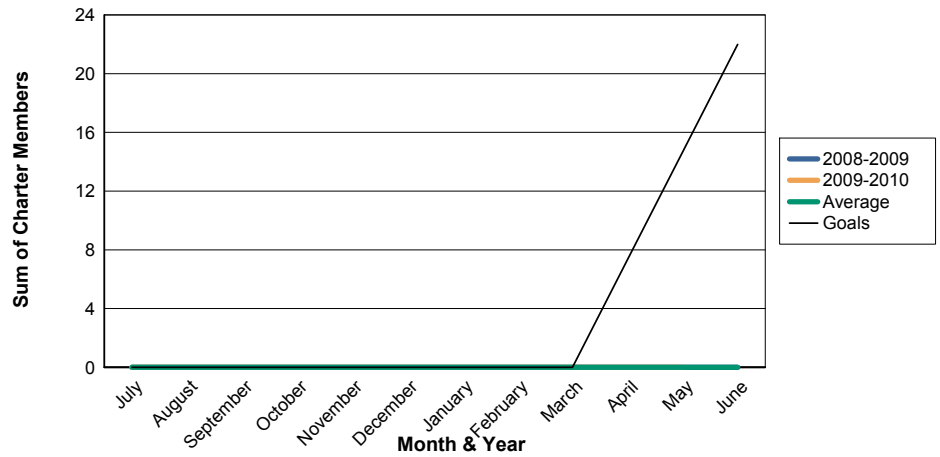

Sum of Charter Members/ Month & Year

For District 27 D2