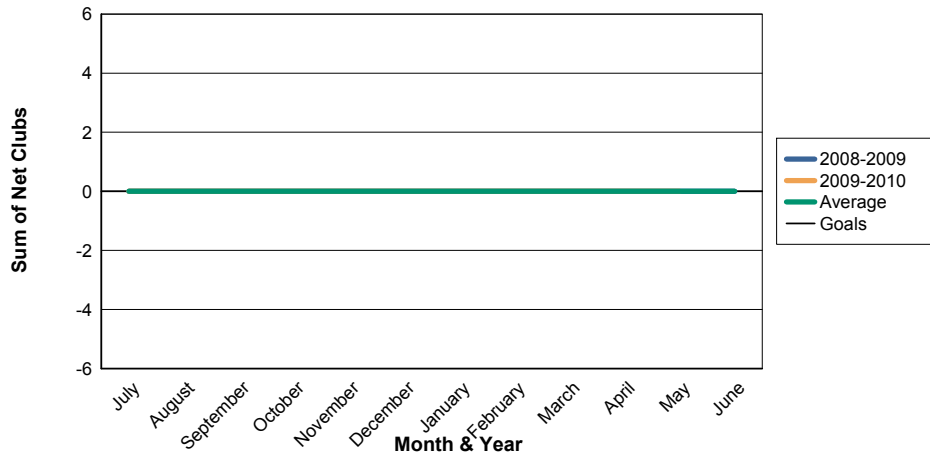

Sum of Net Clubs/ Month & Year

For District 27 D2