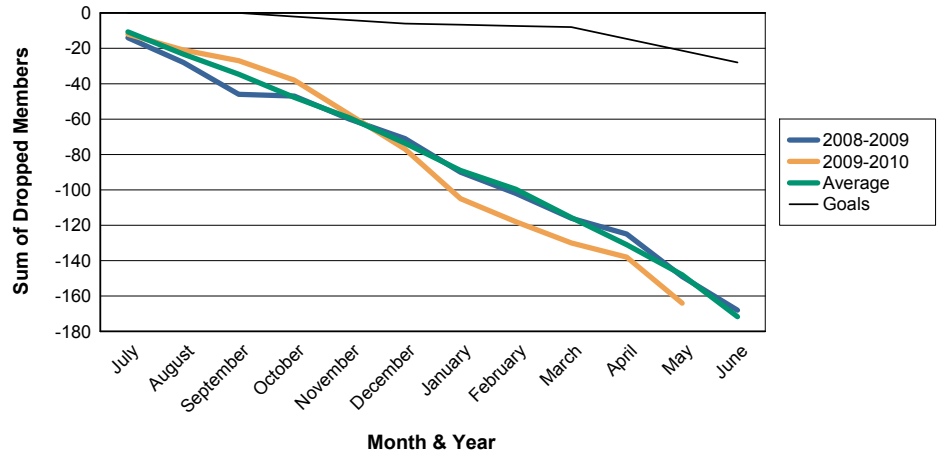

For District 27 D2

Sum of Charter Members/ Month & Year

For District 27 D2

3 Year Comparisons for GMT Constitutional Area 1

By GMT District

As of May 2010

Sum of New Members/ Month & Year

For District 27 D2

Sum of Dropped Members/ Month & Year

For District 27 D2

Sum of Net Members/ Month & Year

For District 27 D2