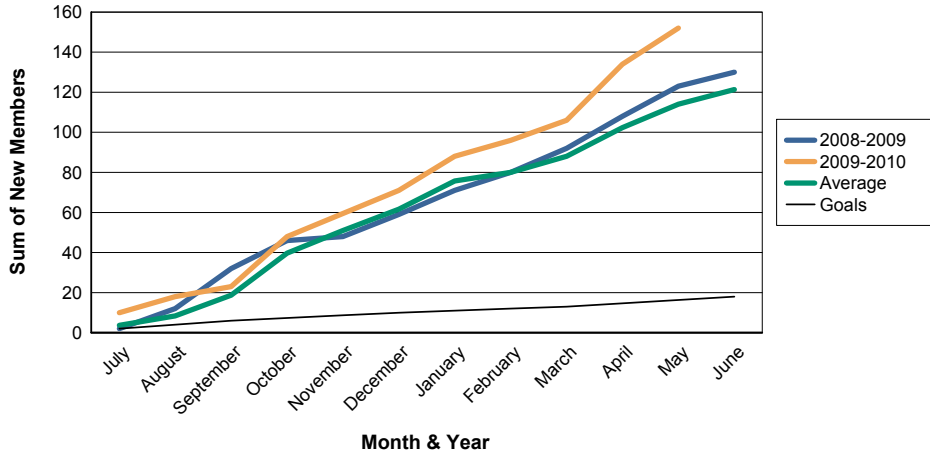

3 Year Comparisons for GMT Constitutional Area 1

By GMT District

As of May 2010

Sum of New Clubs/ Month & Year

For District 27 D2

Sum of Dropped Clubs/ Month & Year

For District 27 D2

Sum of Net Clubs/ Month & Year

For District 27 D2

Sum of Charter Members/ Month & Year

For District 27 D2

3 Year Comparisons for GMT Constitutional Area 1

By GMT District

As of May 2010

Sum of New Members/ Month & Year

For District 27 D2

Sum of Dropped Members/ Month & Year

For District 27 D2

Sum of Net Members/ Month & Year

For District 27 D2